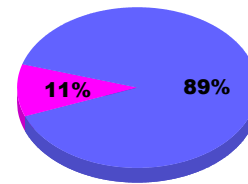

YTD Status Quo Clubs 2011-2012

Status Quo Clubs Compared to Status Quo Members

Legend: Status Quo Clubs (Cyan), Total Status Quo Members (Green)

MEMBERSHIP

Membership Results
2011-2012

Membership
2010-2011

Month	Net Memb Goal	Actual New Memb	Actual Dropped Memb	Gain/Loss of Memb	Gain/Loss of Memb
Jul/Aug/Sep		71	-75	-4	52
Totals		71	-75	-4	52

Membership Results 2011-2012

Goal, New, Dropped, Gain/Loss

Legend: Goal (Cyan), Actual (Green), Dropped (Yellow), Gain Loss (Magenta)

Comparison of Membership Gain/Loss

Current Year Compared to the Previous Year

Legend: Current Year (Cyan), Previous Year (Green)

Gender Comparison 2011-2012

Jul/Aug/Sep

Legend: Male (Blue), Female (Magenta)